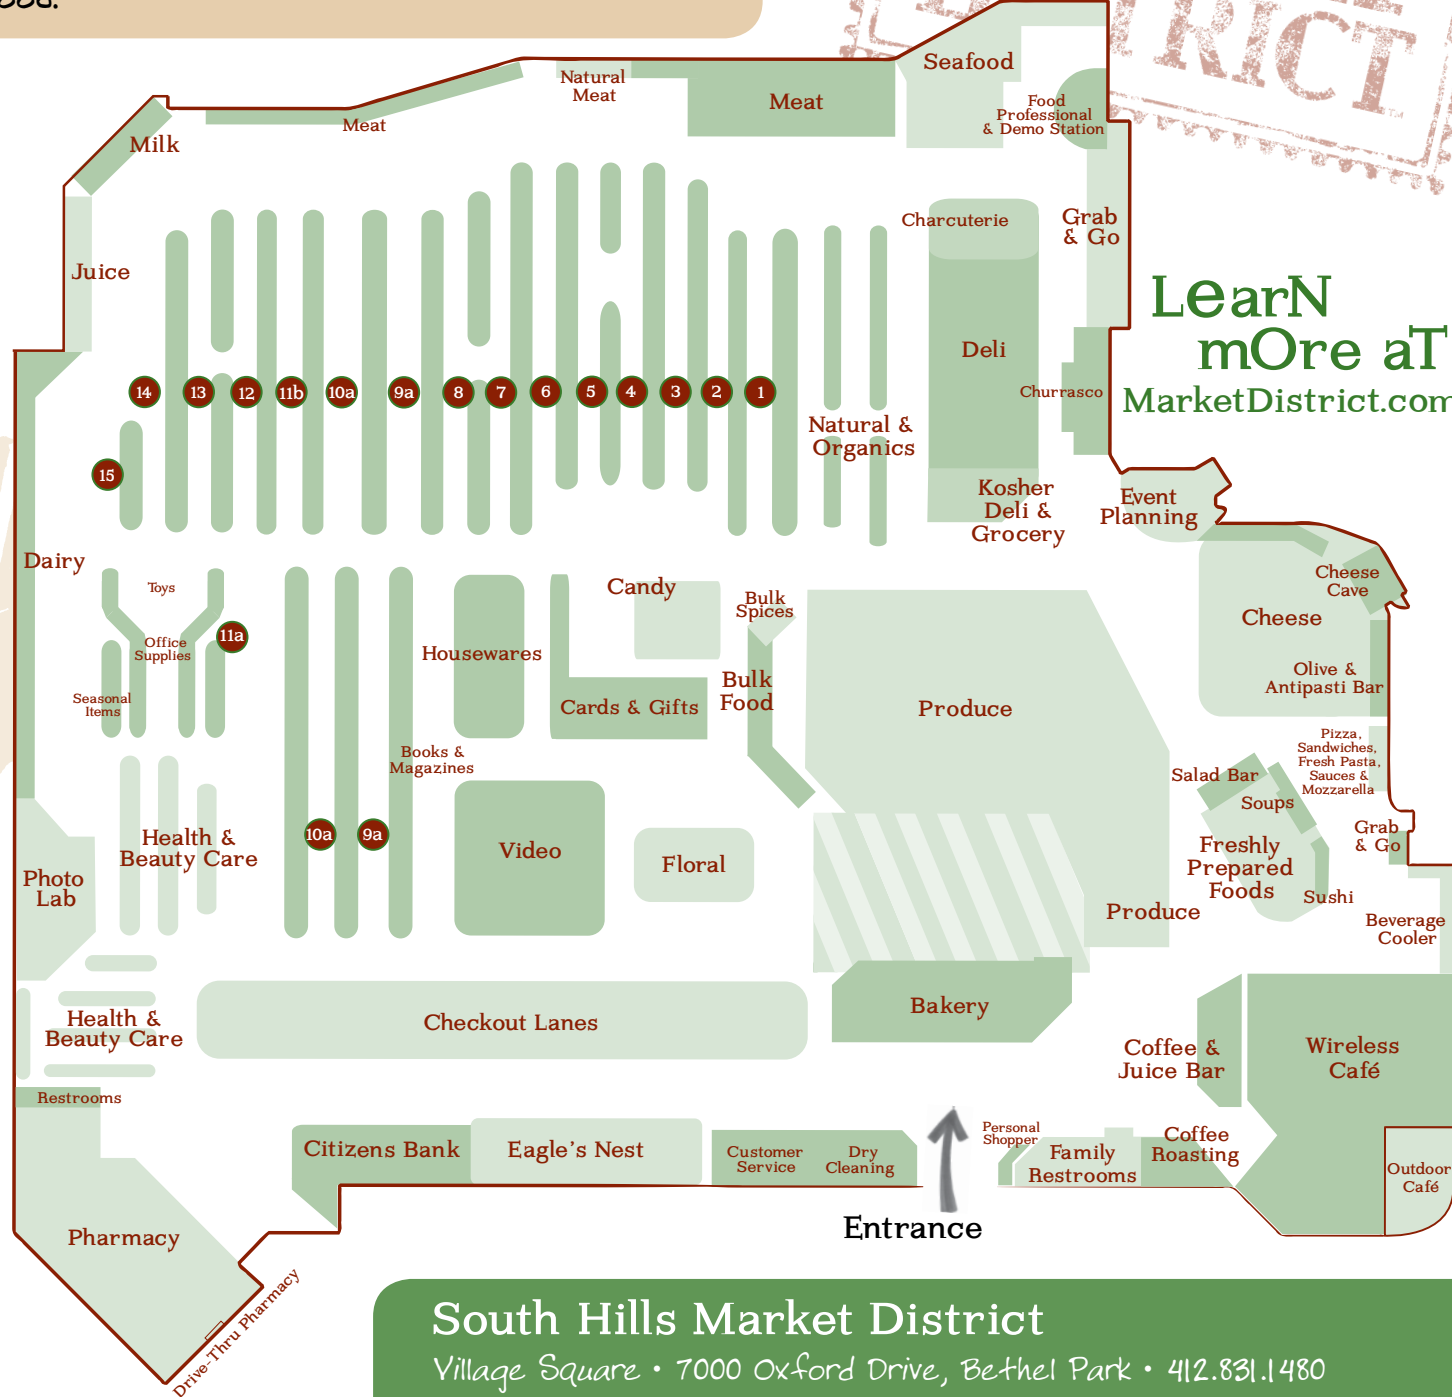

GIANT EAGLE® MARKET DISTRICT

Discover the **OOOoo** in food! Chat with food experts, sample exciting tastes and explore your inner gourmet as you tour a whole new world of food.

Where to Find It.

Aisle

- 1 Baking Goods
- 2 Canned Foods & Condiments
- 3 Condiments
- 4 Beverages & Water
- 5 Beverages & Chips
- 6 Cereal/Cookies & Crackers
- 7 International Foods
- 8 Pasta & Sauce
- 9a Frozen
- 9b Frozen
- 10a Bread & Snack Cakes
- 10b Frozen
- 11a Baby
- 11b Cleaning
- 12 Pet Supplies/Plates & Charcoal
- 13 Pet Supplies/Wraps & Bags
- 14 Bulk & Paper

LearN
mOre aT
MarketDistrict.com

South Hills Market District

Village Square • 7000 Oxford Drive, Bethel Park • 412.831.1480